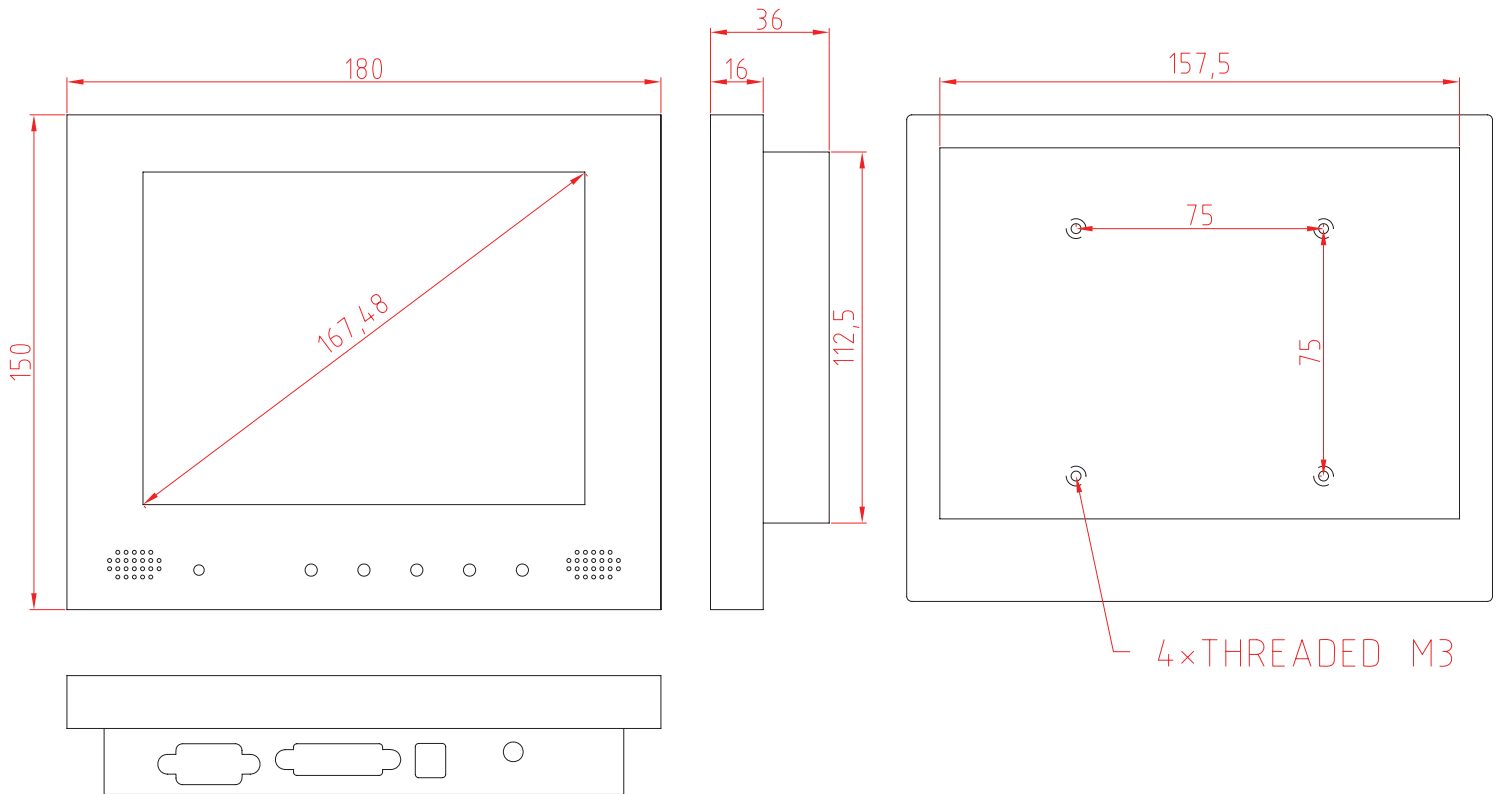

DIMENSIONS

Unit:mm

ACCESSORIES

Power Cord		VGA Cable	
R003OF180G003	Power Cord US Type L=1.8m	R003OH180G004	DB15p, Male/Male, L=1.8m
R003OF180G004	Power Cord German Type /2P L=1.8m	R003OH300G001	DB15p, Male/Male, L=3.0m
R003OF180G005	Power Cord UK Type /3P L=1.8m	R003OH500G001	DB15p, Male/Male, L=5.0m
Adapter			
R007W05002512	DC Adapter 12V 50W 4.16A		