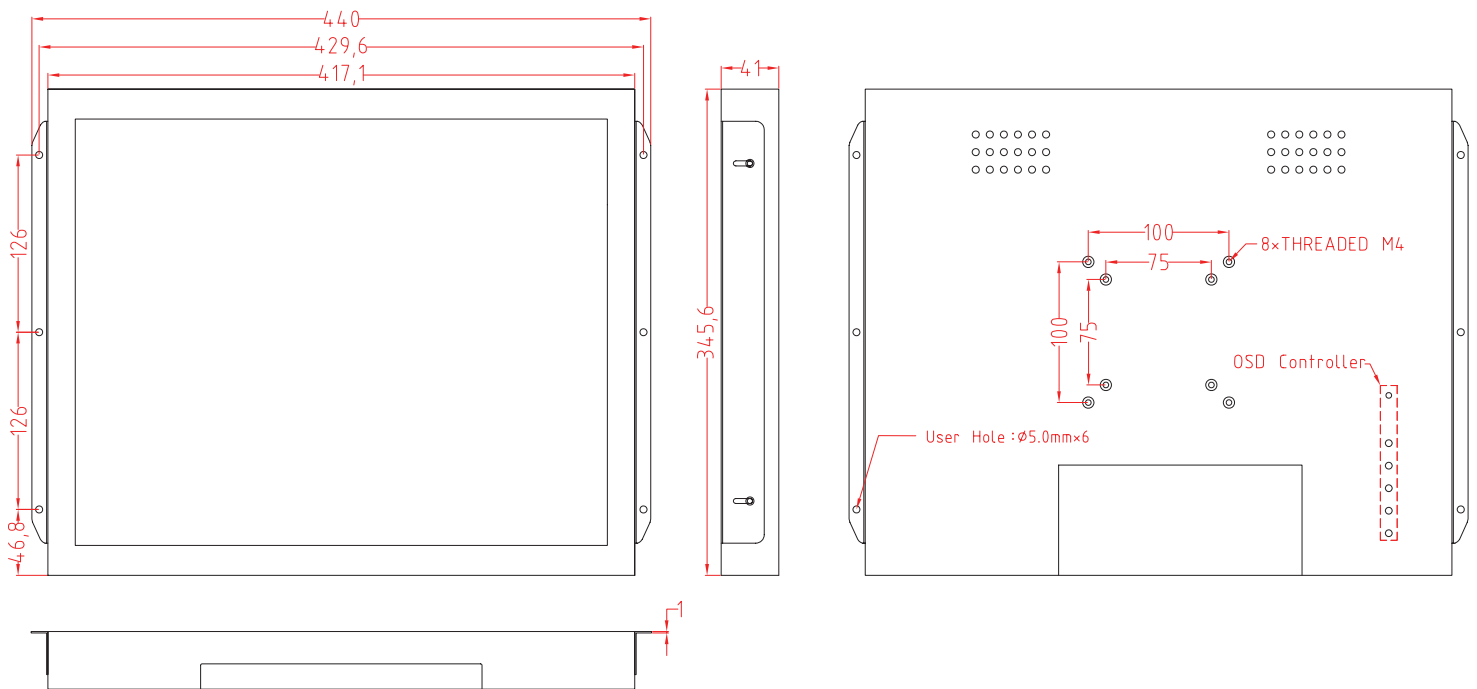

Note: Fanless: Brightness < 1000 nits;
Add fan: Brightness ≥ 1000 nits.

Order Information:

MA190XX - X X X X

① ② ③ ④ ⑤

| | | | |
|---|--|----------------------------|---|
| ① Model Name | | | |
| ② Touch Screen (Optional) N: No touch screen or glass G: Glass R: Resistive, RS232 U: Resistive, USB | ③ Signal Input C: VGA Only D: VGA + DVI-D E: VGA + DVI-D+Audio J: VGA + DVI-I+Audio + HDMI | ④ Color B: Black | ⑤ Other N: N/A R: Bracket (rear mount) S: Stand |

Dimensions:

Unit:mm

[Bracket]

Dimensions:

Unit:mm

[Stand]

Note: this is a simplified drawing and some components are not made in detail.
Please contact our sales representative if you need further product's information.