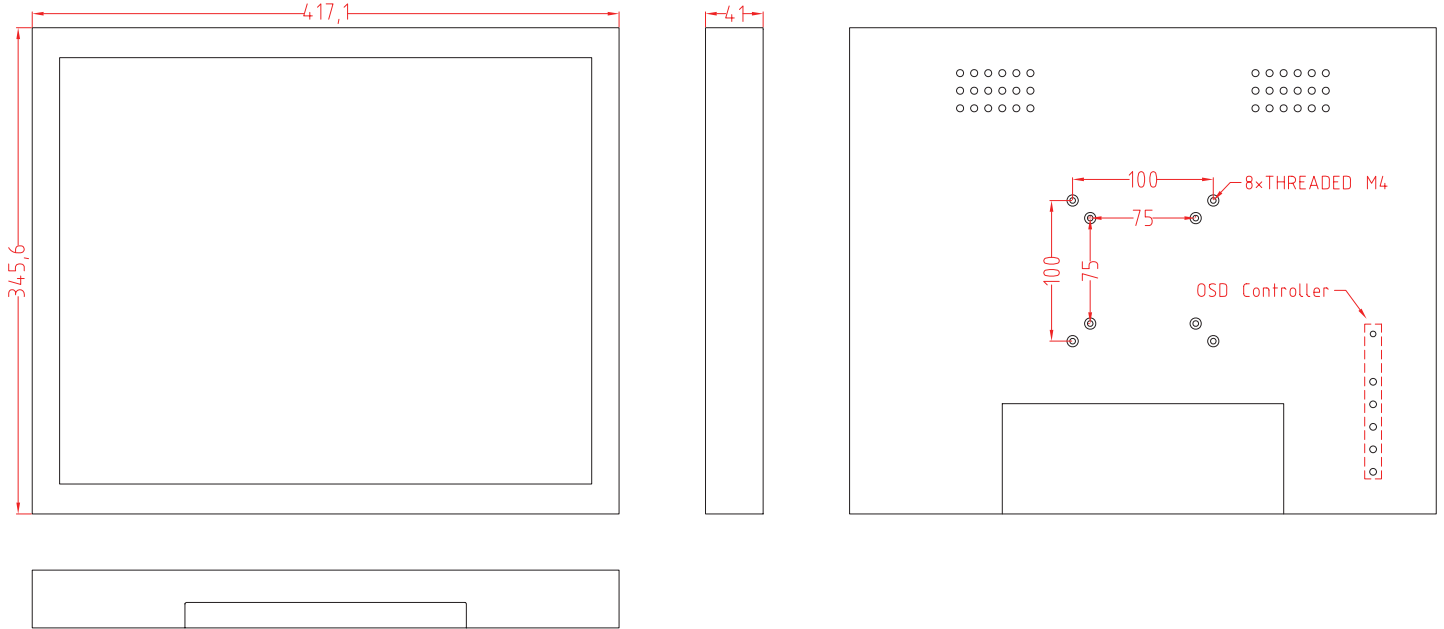

Dimensions:

Unit:mm