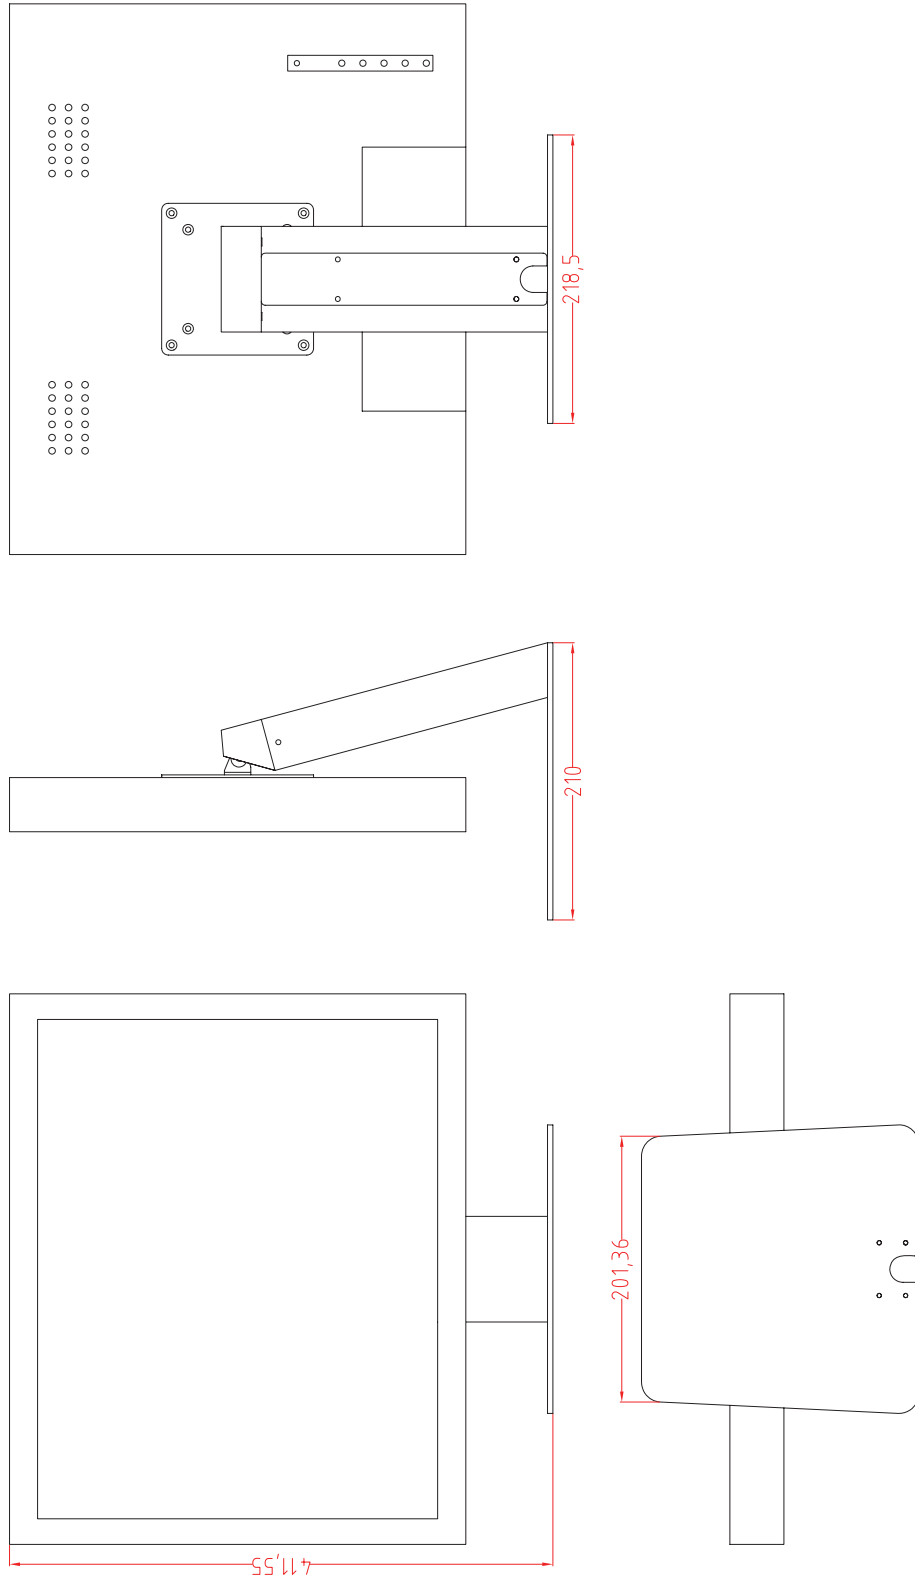

Note: Fanless: Brightness < 1000 nits;
Add fan: Brightness ≥ 1000 nits.

Order Information:

MA190XX - X X X X

① ② ③ ④ ⑤

| | | | |
|---|--|----------------------------|---|
| ① Model Name | | | |
| ② Touch Screen (Optional) N: No touch screen or glass G: Glass R: Resistive, RS232 U: Resistive, USB | ③ Signal Input C: VGA Only D: VGA + DVI-D E: VGA + DVI-D+Audio J: VGA + DVI-I+Audio + HDMI | ④ Color B: Black | ⑤ Other N: N/A R: Bracket (rear mount) S: Stand |

Dimensions:

Unit:mm

[Bracket]

Dimensions:

Unit:mm

[Stand]

Note: this is a simplified drawing and some components are not made in detail.
Please contact our sales representative if you need further product's information.