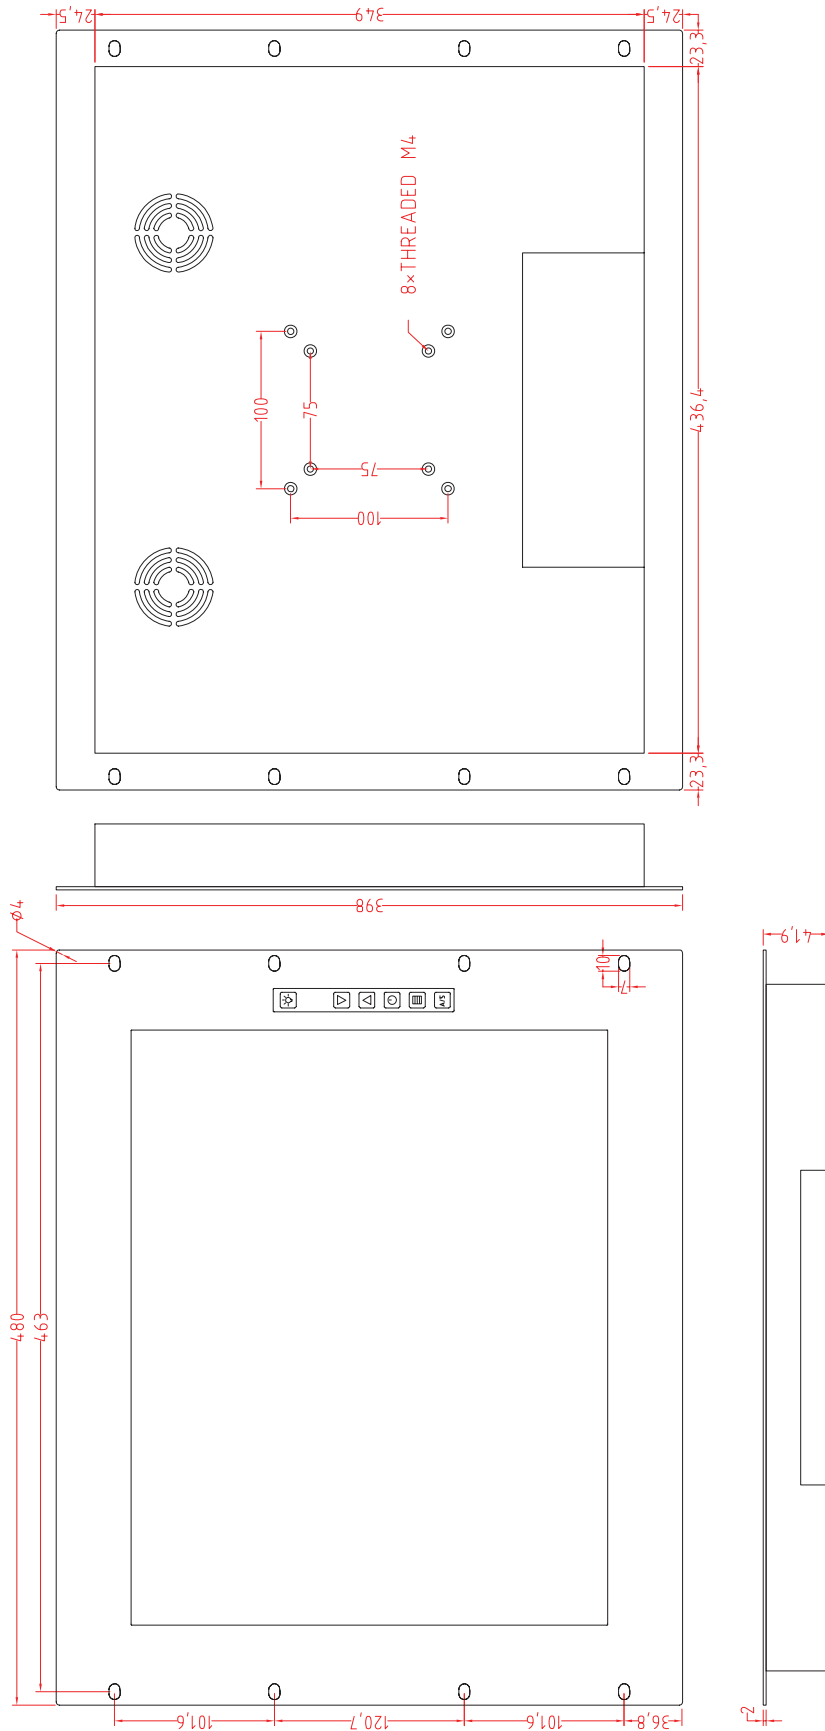

Rack Mount LCD Monitor - 9U

RA190

- 19.0" SXGA TFT LCD with resolution up to 1280 x 1024.
- Suitable for military, tablet, ruggedized PC, kiosk, advertising, POS, marine, transportation, gaming, gas pump.

Specifications:

Model Name	RA190S1 	RA190N2	RA190N4	RA190N7
Display Type	19.0" TFT-LCD			
Panel				
- Display Color	16.7M colors			
- Brightness	1000nits	350nits	600nits	250nits
- Resolution	SXGA(1280 x 1024)	SXGA(1280 x 1024)	SXGA(1280 x 1024)	SXGA(1280 x 1024)
- Contrast Ratio	1000 : 1	1000 : 1	2000 : 1	1000 : 1
- Backlight Unit	LED			
- Viewing Angle(R/L/U/D)	85/85/80/80	85/85/80/80	89/89/89/89	85/85/80/80
- Response Time(Tr+Tf)	5ms	5ms	20ms	5ms
Environmental				
- Temperature				
Operation	0°C~+50°C	0°C~+50°C	0°C~+50°C	0°C~+50°C
Storage	-20°C~+60°C	-20°C~+60°C	-20°C~+60°C	-20°C~+60°C
Optional	Touch, Glass			

Note: Fanless: Brightness < 1000 nits;
Add fan: Brightness ≥ 1000 nits.

Order Information:

RA190XX - X X X X

① ② ③ ④ ⑤

① Model Name			
② Touch Screen (Optional) N: No touch screen or glass G: Glass R: Resistive, RS232 U: Resistive, USB	③ Signal Input C: VGA Only D: VGA + DVI-D E: VGA + DVI-D+Audio J: VGA + DVI-I+Audio + HDMI	④ Color B: Black W: White (RAL7035)	⑤ Other N: N/A

Dimensions:

Unit:mm

Note: this is a simplified drawing and some components are not made in detail.
Please contact our sales representative if you need further product's information.